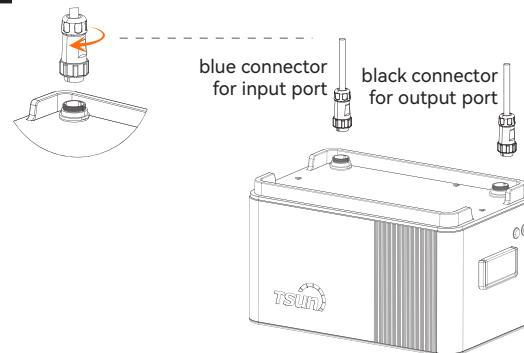

Installation

Balcony Storage System Installation

1

Unscrew the caps of both connectors on DCU1000 counterclockwise.

2

Power LED status:

Press and hold the Power button for about 2s, and then release to power on DCU 1000 .