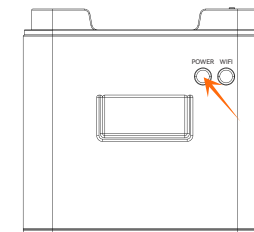

Installation

Balcony Storage System Installation

1

Unscrew the caps of both connectors on DCU1000 counterclockwise.

2

Power LED status:

Press and hold the Power button for about 2s, and then release to power on DCU 1000 .