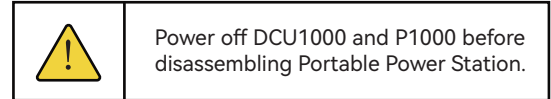

Note: The USB port on P1000 might not be compatible with the USB charging cable of some iPhone models. In this case, please kindly use the iPhone adaptor and plug it into the socket of P1000.

6

EU Declaration of Conformity (DOC)