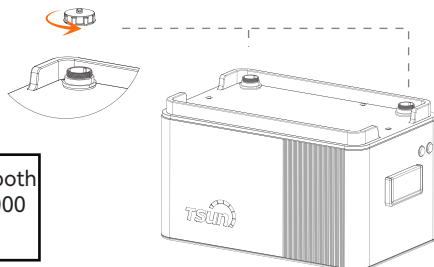

Installation

Balcony Storage System Installation

1

Unscrew the caps of both connectors on DCU1000 counterclockwise.

2

Power LED status:

Press and hold the Power button for about 2s, and then release to power on DCU 1000 .