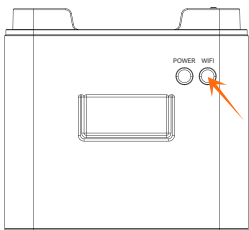

WIFI LED Status:

1. Not connected to the router: off;
2. Connected to the router but not to the server: blinking every 1 second ;
3. Connected to the server: steady on;

TSUN Smart

After powering on DCU1000, please refer to TSUN Smart APP quick guide and finish APP setup.