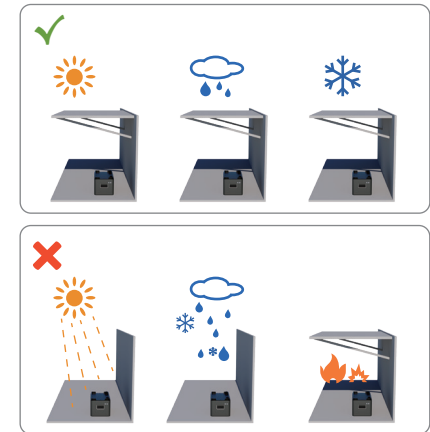

Note: if you have two or more DCU1000(Max 5 units) and want to stack DCU1000 on each other, please refer to below 2 pictures.

3

Note:

Please do not expose the device to direct sunlight, rain, or snow, and ensure that it is kept in well-ventilated conditions.

Installation

Balcony Storage System Installation

1

Unscrew the caps of both connectors on DCU1000 counterclockwise.

2

Power LED status:

Press and hold the Power button for about 2s, and then release to power on DCU 1000 .

1. Power on, self-test: blinking;
2. No charging and discharging: steady on;
3. With charging ,no discharging: 3s on, 1s off;
4. With discharging, no charging: 1s on, 3s off;
5. With charging and discharging: 1s on, 1s off.