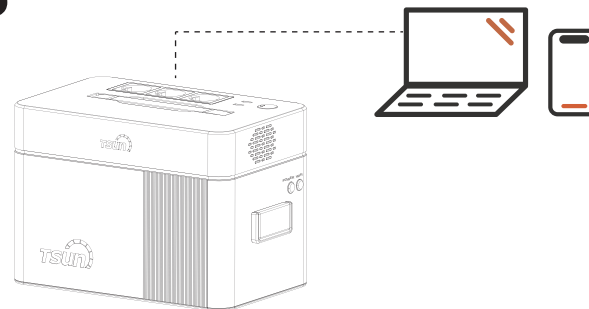

3

1.Press and hold the Power button for about 2s, and then release to power on DCU1000.
2.Press the button to power on P1000.

4

5

Note: The USB port on P1000 might not be compatible with the USB charging cable of some iPhone models. In this case, please kindly use the iPhone adaptor and plug it into the socket of P1000.