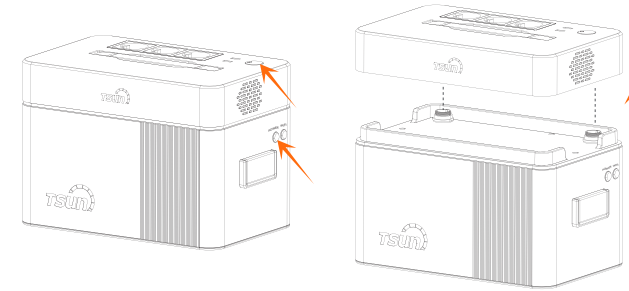

Note: The USB port on P1000 might not be compatible with the USB charging cable of some iPhone models. In this case, please kindly use the iPhone adaptor and plug it into the socket of P1000.

6