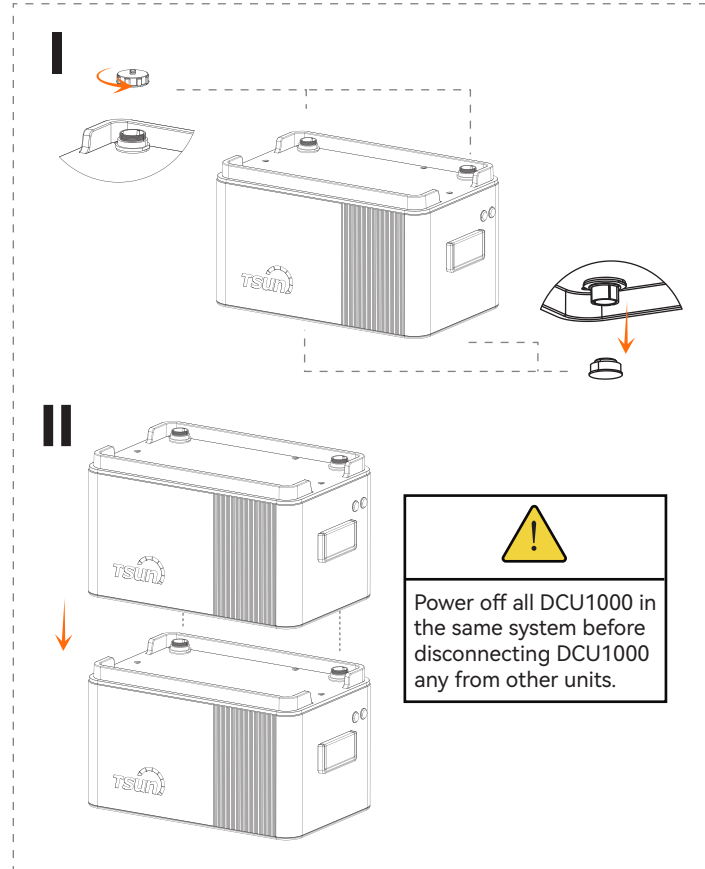

Quick Installation Guide

DCU1000

Read Me First

- ①:PV Input
- ②:DC Output
- ③:WIFI
- ④:Power Button

DCU1000 Packing List

DCU1000	PV Connecting Cable	Microinverter Cable

Microinverter "Y" Connecting Cable	Quick Guide

Note: if you have two or more DCU1000(Max 5 units) and want to stack DCU1000 on each other, please refer to below 2 pictures.

3

Note:

Please do not expose the device to direct sunlight, rain, or snow, and ensure that it is kept in well-ventilated conditions.

Installation

Balcony Storage System Installation

1

Unscrew the caps of both connectors on DCU1000 counterclockwise.

2

Power LED status:

Press and hold the Power button for about 2s, and then release to power on DCU 1000 .