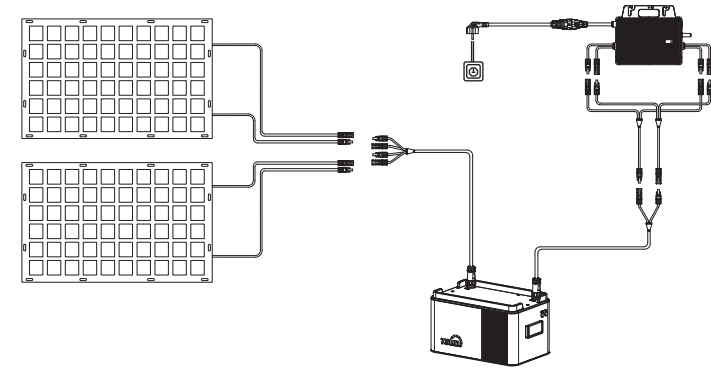

Quick Installation Guide

DCU1000

Read Me First

- ①:PV Input
- ②:DC Output
- ③:WIFI
- ④:Power Button

DCU1000 Packing List

DCU1000	PV Connecting Cable	Microinverter Cable

Microinverter "Y" Connecting Cable	Quick Guide

Note: if you have two or more DCU1000(Max 5 units) and want to stack DCU1000 on each other, please refer to below 2 pictures.

3

Note:

Please do not expose the device to direct sunlight, rain, or snow, and ensure that it is kept in well-ventilated conditions.

Installation

Balcony Storage System Installation

1

Unscrew the caps of both connectors on DCU1000 counterclockwise.

2

Power LED status:

Press and hold the Power button for about 2s, and then release to power on DCU 1000 .